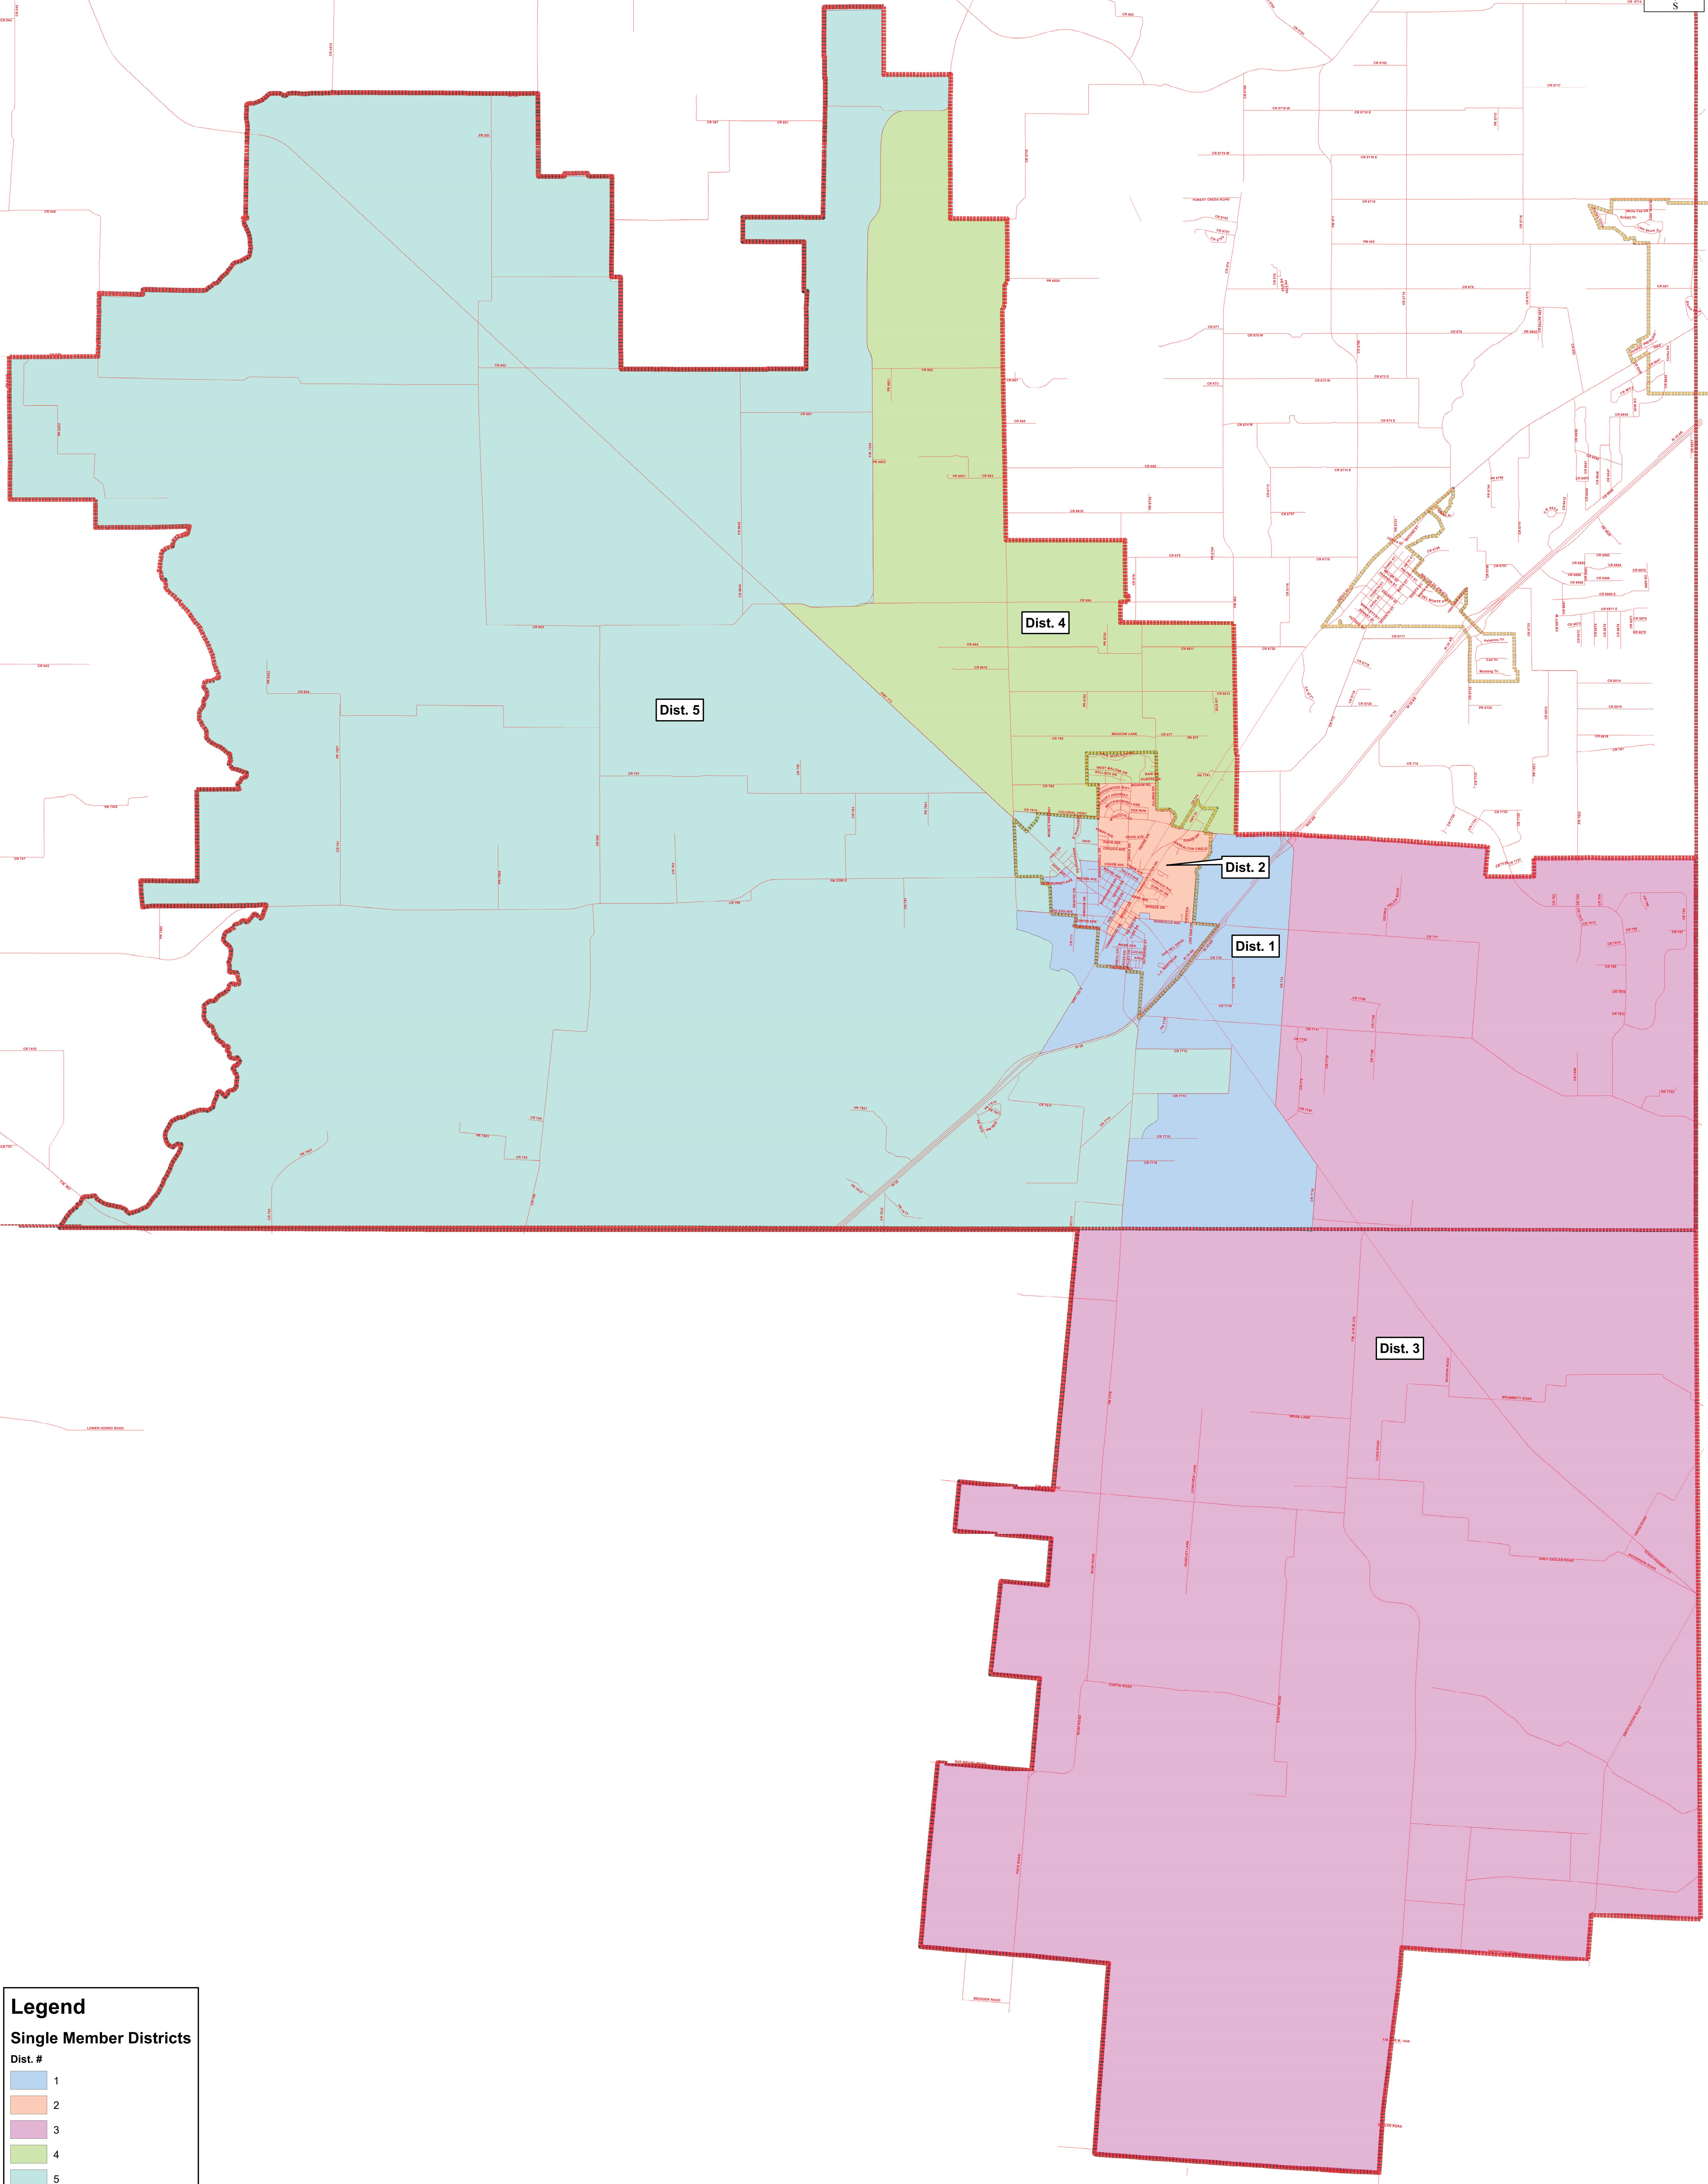

DISTRICT TRUSTEE BOUNDARY MAP

Legend
Single Member Districts

Dist. #	Color
1	Blue
2	Orange
3	Purple
4	Green
5	Teal